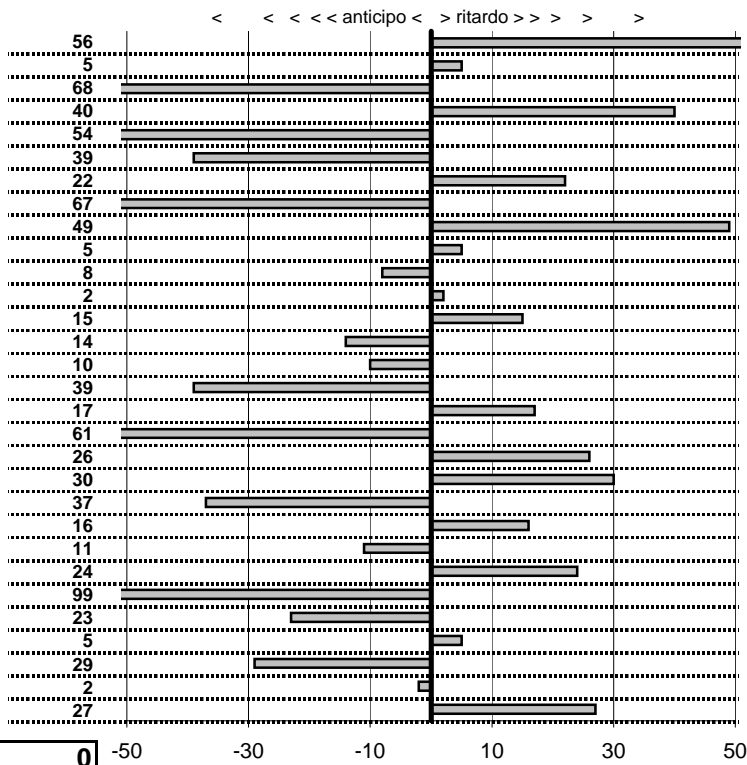

prova	t.imposto	start	stop	t.netto
PC1-Pallone 1	0:00:06,00	15:11:15,14	15:11:21,70	0:00:06,56
PC2-Pallone 1	0:00:09,00	15:11:21,70	15:11:30,75	0:00:09,05
PC3-Pallone 1	0:02:18,00	15:11:30,75	15:13:48,07	0:02:17,32
PC4-Pallone 1	0:00:07,00	15:13:48,07	15:13:55,47	0:00:07,40
PC5-Pallone 1	0:00:08,00	15:13:55,47	15:14:02,93	0:00:07,46
PC6-Pallone 1	0:06:00,00	15:14:02,93	15:20:02,54	0:05:59,61
PC7-Pallone 1	0:00:06,00	15:20:02,54	15:20:08,76	0:00:06,22
PC8-Pallone 1	0:00:06,00	15:20:08,76	15:20:14,09	0:00:05,33
PC9-S Angelino 1	0:00:06,00	15:40:18,90	15:40:25,39	0:00:06,49
PC10-S Angelino 1	0:00:10,00	15:40:25,39	15:40:35,44	0:00:10,05
PC11-S Angelino 1	0:22:00,00	15:40:35,44	16:02:35,36	0:21:59,92
PC12-S Angelino 1	0:00:10,00	16:02:35,36	16:02:45,38	0:00:10,02
PC13-Pallone 2	0:00:07,00	17:00:58,82	17:01:05,97	0:00:07,15
PC14-Pallone 2	0:00:09,00	17:01:05,97	17:01:14,83	0:00:08,86
PC15-Pallone 2	0:02:18,00	17:01:14,83	17:03:32,73	0:02:17,90
PC16-Pallone 2	0:00:06,00	17:03:32,73	17:03:38,34	0:00:05,61
PC17-Pallone 2	0:00:08,00	17:03:38,34	17:03:46,51	0:00:08,17
PC18-Pallone 2	0:06:00,00	17:03:46,51	17:09:45,90	0:05:59,39
PC19-Pallone 2	0:00:06,00	17:09:45,90	17:09:52,16	0:00:06,26
PC20-Pallone 2	0:00:06,00	17:09:52,16	17:09:58,46	0:00:06,30
PC21-S Angelino 2	0:00:06,00	17:30:02,02	17:30:07,65	0:00:05,63
PC22-S Angelino 2	0:00:10,00	17:30:07,65	17:30:17,81	0:00:10,16
PC23-S Angelino 2	0:22:00,00	17:30:17,81	17:52:17,70	0:21:59,89
PC24-S Angelino 2	0:00:10,00	17:52:17,70	17:52:27,94	0:00:10,24
PC25-Kartodromo	0:00:09,00	18:34:10,71	18:34:18,72	0:00:08,01
PC26-Kartodromo	0:00:08,00	18:34:18,72	18:34:26,49	0:00:07,77
PC27-Kartodromo	0:00:07,00	18:34:26,49	18:34:33,54	0:00:07,05
PC28-Kartodromo	0:00:13,00	18:34:33,54	18:34:46,25	0:00:12,71
PC29-Kartodromo	0:00:08,00	18:34:46,25	18:34:54,23	0:00:07,98
PC30-Kartodromo	0:00:08,00	18:34:54,23	18:34:62,50	0:00:08,27

SOMMA PENALITA'	900
MEDIA PENALITA'	30,0

ALTRE PENALITA'	0
TOTALE PENALITA'	900

Elaborazione dati a cura di CRONOVITERBO