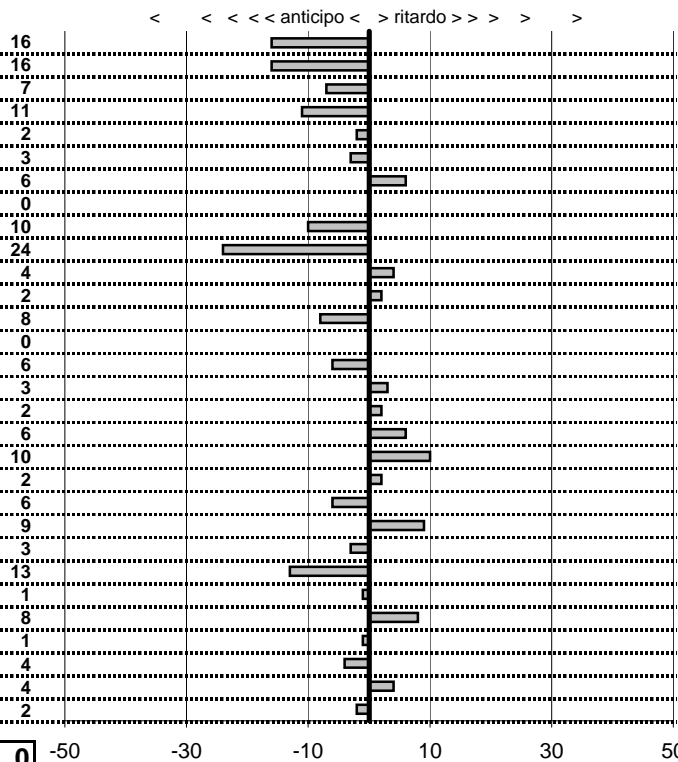

50

Etruria H.R.C.

XIX Coppa degli Etruschi

Viterbo 14-15 Giugno 2014

- Cronologi - Penalità - Statistiche -LUI L.-PIZZI P.
FIAT 1100 103**27**tempi e classifiche disponibili su www.cronoviterbo.net

| prova | t.imposto | start | stop | t.netto |
|-------------------|------------|-------------|-------------|------------|
| PC1-Pallone 1 | 0:00:06,00 | 14:52:00,51 | 14:52:06,35 | 0:00:05,84 |
| PC2-Pallone 1 | 0:00:09,00 | 14:52:06,35 | 14:52:15,19 | 0:00:08,84 |
| PC3-Pallone 1 | 0:02:18,00 | 14:52:15,19 | 14:54:33,12 | 0:02:17,93 |
| PC4-Pallone 1 | 0:00:07,00 | 14:54:33,12 | 14:54:40,01 | 0:00:06,89 |
| PC5-Pallone 1 | 0:00:08,00 | 14:54:40,01 | 14:54:47,99 | 0:00:07,98 |
| PC6-Pallone 1 | 0:06:00,00 | 14:54:47,99 | 15:00:47,96 | 0:05:59,97 |
| PC7-Pallone 1 | 0:00:06,00 | 15:00:47,96 | 15:00:54,02 | 0:00:06,06 |
| PC8-Pallone 1 | 0:00:06,00 | 15:00:54,02 | 15:01:00,02 | 0:00:06,00 |
| PC9-S Angelino 1 | 0:00:06,00 | 15:24:37,15 | 15:24:43,05 | 0:00:05,90 |
| PC10-S Angelino 1 | 0:00:10,00 | 15:24:43,05 | 15:24:52,81 | 0:00:09,76 |
| PC11-S Angelino 1 | 0:22:00,00 | 15:24:52,81 | 15:46:52,85 | 0:22:00,04 |
| PC12-S Angelino 1 | 0:00:10,00 | 15:46:52,85 | 15:47:02,87 | 0:00:10,02 |
| PC13-Pallone 2 | 0:00:07,00 | 16:33:49,96 | 16:33:56,88 | 0:00:06,92 |
| PC14-Pallone 2 | 0:00:09,00 | 16:33:56,88 | 16:34:05,88 | 0:00:09,00 |
| PC15-Pallone 2 | 0:02:18,00 | 16:34:05,88 | 16:36:23,82 | 0:02:17,94 |
| PC16-Pallone 2 | 0:00:06,00 | 16:36:23,82 | 16:36:29,85 | 0:00:06,03 |
| PC17-Pallone 2 | 0:00:08,00 | 16:36:29,85 | 16:36:37,87 | 0:00:08,02 |
| PC18-Pallone 2 | 0:06:00,00 | 16:36:37,87 | 16:42:37,93 | 0:06:00,06 |
| PC19-Pallone 2 | 0:00:06,00 | 16:42:37,93 | 16:42:44,03 | 0:00:06,10 |
| PC20-Pallone 2 | 0:00:06,00 | 16:42:44,03 | 16:42:50,05 | 0:00:06,02 |
| PC21-S Angelino 2 | 0:00:06,00 | 17:04:05,44 | 17:04:11,38 | 0:00:05,94 |
| PC22-S Angelino 2 | 0:00:10,00 | 17:04:11,38 | 17:04:21,47 | 0:00:10,09 |
| PC23-S Angelino 2 | 0:22:00,00 | 17:04:21,47 | 17:26:21,44 | 0:21:59,97 |
| PC24-S Angelino 2 | 0:00:10,00 | 17:26:21,44 | 17:26:31,31 | 0:00:09,87 |
| PC25-Kartodromo | 0:00:09,00 | 17:59:47,98 | 17:59:56,97 | 0:00:08,99 |
| PC26-Kartodromo | 0:00:08,00 | 17:59:56,97 | 18:00:05,05 | 0:00:08,08 |
| PC27-Kartodromo | 0:00:07,00 | 18:00:05,05 | 18:00:12,04 | 0:00:06,99 |
| PC28-Kartodromo | 0:00:13,00 | 18:00:12,04 | 18:00:25,00 | 0:00:12,96 |
| PC29-Kartodromo | 0:00:08,00 | 18:00:25,00 | 18:00:33,04 | 0:00:08,04 |
| PC30-Kartodromo | 0:00:08,00 | 18:00:33,04 | 18:00:41,02 | 0:00:07,98 |