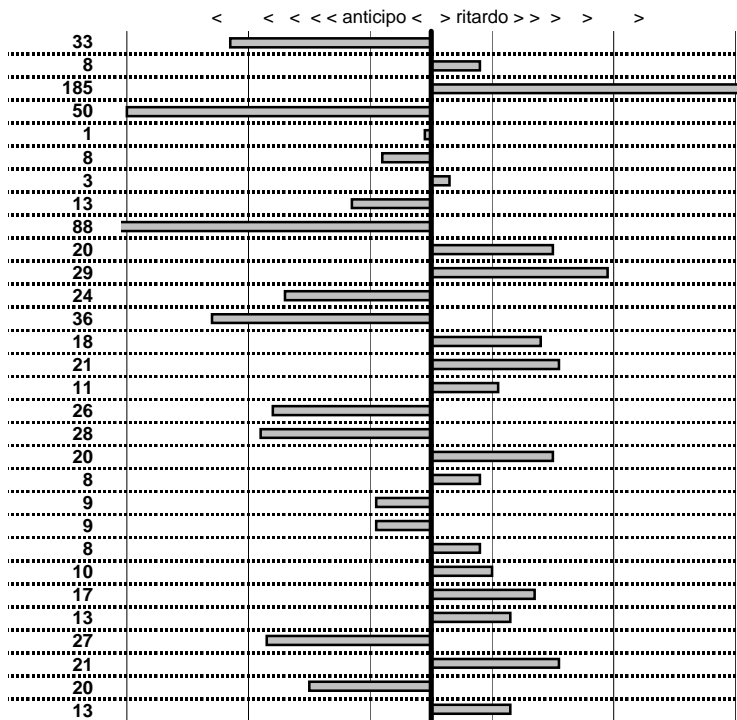

50

Etruria H.R.C.
XIX Coppa degli Etruschi
 Viterbo 14-15 Giugno 2014

tempi e classifiche disponibili su www.cronoviterbo.net

- Cronologi - Penalità - Statistiche -
GRIMALDI F.-XX
 TRIUMPH TR 3

43

| prova | t.imposto | start | stop | t.netto |
|-------------------|------------|-------------|-------------|------------|
| PC1-Pallone 1 | 0:00:06,00 | 15:08:31,56 | 15:08:37,23 | 0:00:05,67 |
| PC2-Pallone 1 | 0:00:09,00 | 15:08:37,23 | 15:08:46,31 | 0:00:09,08 |
| PC3-Pallone 1 | 0:02:18,00 | 15:08:46,31 | 15:11:06,16 | 0:02:19,85 |
| PC4-Pallone 1 | 0:00:07,00 | 15:11:06,16 | 15:11:12,66 | 0:00:06,50 |
| PC5-Pallone 1 | 0:00:08,00 | 15:11:12,66 | 15:11:20,65 | 0:00:07,99 |
| PC6-Pallone 1 | 0:06:00,00 | 15:11:20,65 | 15:17:20,57 | 0:05:59,92 |
| PC7-Pallone 1 | 0:00:06,00 | 15:17:20,57 | 15:17:26,60 | 0:00:06,03 |
| PC8-Pallone 1 | 0:00:06,00 | 15:17:26,60 | 15:17:32,47 | 0:00:05,87 |
| PC9-S Angelino 1 | 0:00:06,00 | 15:42:18,03 | 15:42:23,15 | 0:00:05,12 |
| PC10-S Angelino 1 | 0:00:10,00 | 15:42:23,15 | 15:42:33,35 | 0:00:10,20 |
| PC11-S Angelino 1 | 0:22:00,00 | 15:42:33,35 | 16:04:33,64 | 0:22:00,29 |
| PC12-S Angelino 1 | 0:00:10,00 | 16:04:33,64 | 16:04:43,40 | 0:00:09,76 |
| PC13-Pallone 2 | 0:00:07,00 | 16:53:45,75 | 16:53:52,39 | 0:00:06,64 |
| PC14-Pallone 2 | 0:00:09,00 | 16:53:52,39 | 16:54:01,57 | 0:00:09,18 |
| PC15-Pallone 2 | 0:02:18,00 | 16:54:01,57 | 16:56:19,78 | 0:02:18,21 |
| PC16-Pallone 2 | 0:00:06,00 | 16:56:19,78 | 16:56:25,89 | 0:00:06,11 |
| PC17-Pallone 2 | 0:00:08,00 | 16:56:25,89 | 16:56:33,63 | 0:00:07,74 |
| PC18-Pallone 2 | 0:06:00,00 | 16:56:33,63 | 17:02:33,35 | 0:05:59,72 |
| PC19-Pallone 2 | 0:00:06,00 | 17:02:33,35 | 17:02:39,55 | 0:00:06,20 |
| PC20-Pallone 2 | 0:00:06,00 | 17:02:39,55 | 17:02:45,63 | 0:00:06,08 |
| PC21-S Angelino 2 | 0:00:06,00 | 17:25:50,26 | 17:25:56,17 | 0:00:05,91 |
| PC22-S Angelino 2 | 0:00:10,00 | 17:25:56,17 | 17:26:06,08 | 0:00:09,91 |
| PC23-S Angelino 2 | 0:22:00,00 | 17:26:06,08 | 17:48:06,16 | 0:22:00,08 |
| PC24-S Angelino 2 | 0:00:10,00 | 17:48:06,16 | 17:48:16,26 | 0:00:10,10 |
| PC25-Kartodromo | 0:00:09,00 | 18:35:53,00 | 18:36:02,17 | 0:00:09,17 |
| PC26-Kartodromo | 0:00:08,00 | 18:36:02,17 | 18:36:10,30 | 0:00:08,13 |
| PC27-Kartodromo | 0:00:07,00 | 18:36:10,30 | 18:36:17,03 | 0:00:06,73 |
| PC28-Kartodromo | 0:00:13,00 | 18:36:17,03 | 18:36:30,24 | 0:00:13,21 |
| PC29-Kartodromo | 0:00:08,00 | 18:36:30,24 | 18:36:38,04 | 0:00:07,80 |
| PC30-Kartodromo | 0:00:08,00 | 18:36:38,04 | 18:36:46,17 | 0:00:08,13 |