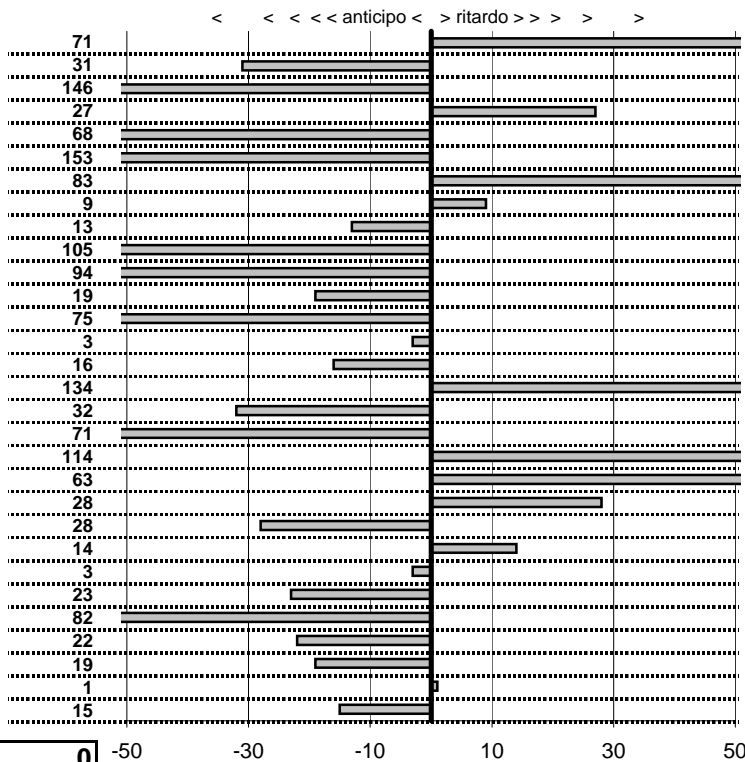

prova	t.imposto	start	stop	t.netto
PC1-Pallone 1	0:00:06,00	15:09:38,94	15:09:45,65	0:00:06,71
PC2-Pallone 1	0:00:09,00	15:09:45,65	15:09:54,34	0:00:08,69
PC3-Pallone 1	0:02:18,00	15:09:54,34	15:12:10,88	0:02:16,54
PC4-Pallone 1	0:00:07,00	15:12:10,88	15:12:18,15	0:00:07,27
PC5-Pallone 1	0:00:08,00	15:12:18,15	15:12:25,47	0:00:07,32
PC6-Pallone 1	0:06:00,00	15:12:25,47	15:18:23,94	0:05:58,47
PC7-Pallone 1	0:00:06,00	15:18:23,94	15:18:30,77	0:00:06,83
PC8-Pallone 1	0:00:06,00	15:18:30,77	15:18:36,86	0:00:06,09
PC9-S Angelino 1	0:00:06,00	15:43:38,65	15:43:44,52	0:00:05,87
PC10-S Angelino 1	0:00:10,00	15:43:44,52	15:43:53,47	0:00:08,95
PC11-S Angelino 1	0:22:00,00	15:43:53,47	16:05:52,53	0:21:59,06
PC12-S Angelino 1	0:00:10,00	16:05:52,53	16:06:02,34	0:00:09,81
PC13-Pallone 2	0:00:07,00	16:56:29,38	16:56:35,63	0:00:06,25
PC14-Pallone 2	0:00:09,00	16:56:35,63	16:56:44,60	0:00:08,97
PC15-Pallone 2	0:02:18,00	16:56:44,60	16:59:02,44	0:02:17,84
PC16-Pallone 2	0:00:06,00	16:59:02,44	16:59:09,78	0:00:07,34
PC17-Pallone 2	0:00:08,00	16:59:09,78	16:59:17,46	0:00:07,68
PC18-Pallone 2	0:06:00,00	16:59:17,46	17:05:16,75	0:05:59,29
PC19-Pallone 2	0:00:06,00	17:05:16,75	17:05:23,89	0:00:07,14
PC20-Pallone 2	0:00:06,00	17:05:23,89	17:05:30,52	0:00:06,63
PC21-S Angelino 2	0:00:06,00	17:27:27,43	17:27:33,71	0:00:06,28
PC22-S Angelino 2	0:00:10,00	17:27:33,71	17:27:43,43	0:00:09,72
PC23-S Angelino 2	0:22:00,00	17:27:43,43	17:49:43,57	0:22:00,14
PC24-S Angelino 2	0:00:10,00	17:49:43,57	17:49:53,54	0:00:09,97
PC25-Kartodromo	0:00:09,00	18:31:39,90	18:31:48,67	0:00:08,77
PC26-Kartodromo	0:00:08,00	18:31:48,67	18:31:55,85	0:00:07,18
PC27-Kartodromo	0:00:07,00	18:31:55,85	18:32:02,63	0:00:06,78
PC28-Kartodromo	0:00:13,00	18:32:02,63	18:32:15,44	0:00:12,81
PC29-Kartodromo	0:00:08,00	18:32:15,44	18:32:23,45	0:00:08,01
PC30-Kartodromo	0:00:08,00	18:32:23,45	18:32:31,30	0:00:07,85

SOMMA PENALITA'	1.562
MEDIA PENALITA'	52,1

ALTRE PENALITA'	0
TOTALE PENALITA'	1.562

Elaborazione dati a cura di CRONOVITERBO