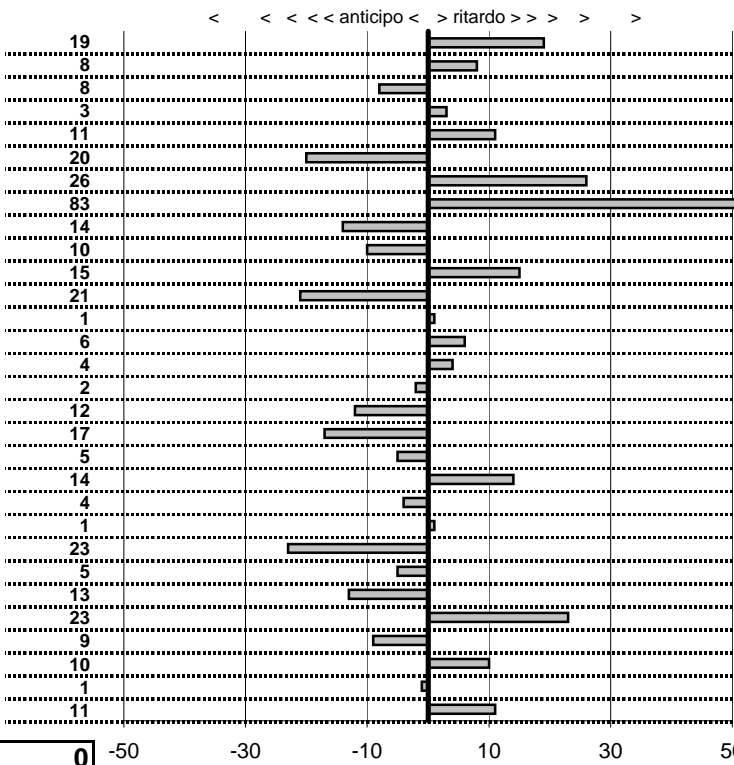

Etruria H.R.C.
XIX Coppa degli Etruschi
 Viterbo 14-15 Giugno 2014

tempi e classifiche disponibili su www.cronoviterbo.net

- Cronologi - Penalità - Statistiche -
INDACO F.-LUPIERI F.
RILEY TT SPRITE

1

| prova | t.imposto | start | stop | t.netto |
|-------------------|------------|-------------|-------------|------------|
| PC1-Pallone 1 | 0:00:06,00 | 14:18:09,60 | 14:18:15,79 | 0:00:06,19 |
| PC2-Pallone 1 | 0:00:09,00 | 14:18:15,79 | 14:18:24,87 | 0:00:09,08 |
| PC3-Pallone 1 | 0:02:18,00 | 14:18:24,87 | 14:20:42,79 | 0:02:17,92 |
| PC4-Pallone 1 | 0:00:07,00 | 14:20:42,79 | 14:20:49,82 | 0:00:07,03 |
| PC5-Pallone 1 | 0:00:08,00 | 14:20:49,82 | 14:20:57,93 | 0:00:08,11 |
| PC6-Pallone 1 | 0:06:00,00 | 14:20:57,93 | 14:26:57,73 | 0:05:59,80 |
| PC7-Pallone 1 | 0:00:06,00 | 14:26:57,73 | 14:27:03,99 | 0:00:06,26 |
| PC8-Pallone 1 | 0:00:06,00 | 14:27:03,99 | 14:27:10,82 | 0:00:06,83 |
| PC9-S Angelino 1 | 0:00:06,00 | 14:53:46,30 | 14:53:52,16 | 0:00:05,86 |
| PC10-S Angelino 1 | 0:00:10,00 | 14:53:52,16 | 14:54:02,06 | 0:00:09,90 |
| PC11-S Angelino 1 | 0:22:00,00 | 14:54:02,06 | 15:16:02,21 | 0:22:00,15 |
| PC12-S Angelino 1 | 0:00:10,00 | 15:16:02,21 | 15:16:12,00 | 0:00:09,79 |
| PC13-Pallone 2 | 0:00:07,00 | 16:02:26,55 | 16:02:33,56 | 0:00:07,01 |
| PC14-Pallone 2 | 0:00:09,00 | 16:02:33,56 | 16:02:42,62 | 0:00:09,06 |
| PC15-Pallone 2 | 0:02:18,00 | 16:02:42,62 | 16:05:00,66 | 0:02:18,04 |
| PC16-Pallone 2 | 0:00:06,00 | 16:05:00,66 | 16:05:06,64 | 0:00:05,98 |
| PC17-Pallone 2 | 0:00:08,00 | 16:05:06,64 | 16:05:14,52 | 0:00:07,88 |
| PC18-Pallone 2 | 0:06:00,00 | 16:05:14,52 | 16:11:14,35 | 0:05:59,83 |
| PC19-Pallone 2 | 0:00:06,00 | 16:11:14,35 | 16:11:20,30 | 0:00:05,95 |
| PC20-Pallone 2 | 0:00:06,00 | 16:11:20,30 | 16:11:26,44 | 0:00:06,14 |
| PC21-S Angelino 2 | 0:00:06,00 | 16:36:48,74 | 16:36:54,70 | 0:00:05,96 |
| PC22-S Angelino 2 | 0:00:10,00 | 16:36:54,70 | 16:37:04,71 | 0:00:10,01 |
| PC23-S Angelino 2 | 0:22:00,00 | 16:37:04,71 | 16:59:04,48 | 0:21:59,77 |
| PC24-S Angelino 2 | 0:00:10,00 | 16:59:04,48 | 16:59:14,43 | 0:00:09,95 |
| PC25-Kartodromo | 0:00:09,00 | 17:36:40,98 | 17:36:49,85 | 0:00:08,87 |
| PC26-Kartodromo | 0:00:08,00 | 17:36:49,85 | 17:36:58,08 | 0:00:08,23 |
| PC27-Kartodromo | 0:00:07,00 | 17:36:58,08 | 17:37:04,99 | 0:00:06,91 |
| PC28-Kartodromo | 0:00:13,00 | 17:37:04,99 | 17:37:18,09 | 0:00:13,10 |
| PC29-Kartodromo | 0:00:08,00 | 17:37:18,09 | 17:37:26,08 | 0:00:07,99 |
| PC30-Kartodromo | 0:00:08,00 | 17:37:26,08 | 17:37:34,19 | 0:00:08,11 |