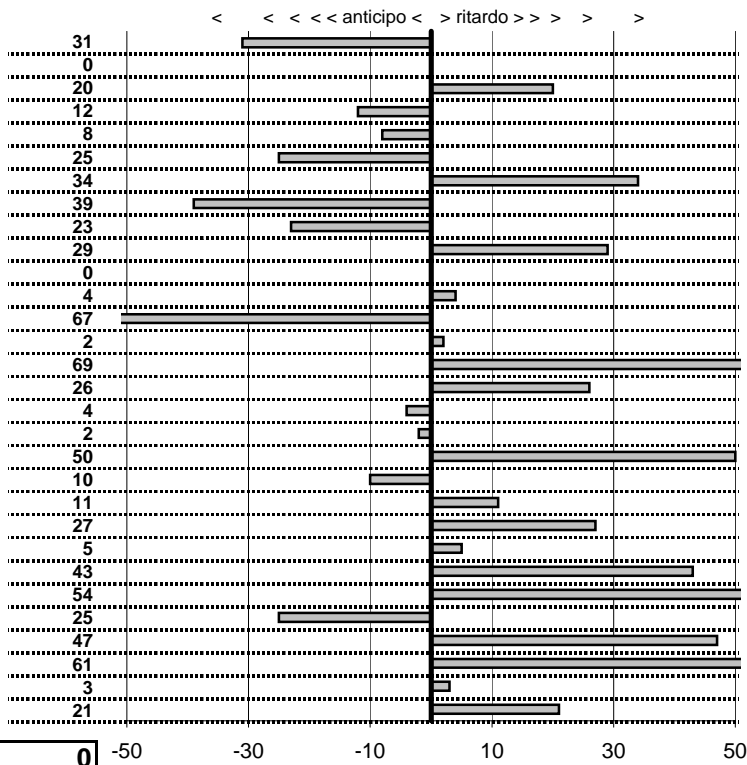

—

50

—

Etruria H.R.C.
XIX Coppa degli Etruschi
 Viterbo 14-15 Giugno 2014

tempi e classifiche disponibili su www.cronoviterbo.net

- Cronologi - Penalità - Statistiche -
CABELLA E.-GENNARI
 TRIUMPH TR 3

44

| prova | t.imposto | start | stop | t.netto |
|-------------------|------------|-------------|-------------|------------|
| PC1-Pallone 1 | 0:00:06,00 | 15:12:14,67 | 15:12:20,36 | 0:00:05,69 |
| PC2-Pallone 1 | 0:00:09,00 | 15:12:20,36 | 15:12:29,36 | 0:00:09,00 |
| PC3-Pallone 1 | 0:02:18,00 | 15:12:29,36 | 15:14:47,56 | 0:02:18,20 |
| PC4-Pallone 1 | 0:00:07,00 | 15:14:47,56 | 15:14:54,44 | 0:00:06,88 |
| PC5-Pallone 1 | 0:00:08,00 | 15:14:54,44 | 15:15:02,36 | 0:00:07,92 |
| PC6-Pallone 1 | 0:06:00,00 | 15:15:02,36 | 15:21:02,11 | 0:05:59,75 |
| PC7-Pallone 1 | 0:00:06,00 | 15:21:02,11 | 15:21:08,45 | 0:00:06,34 |
| PC8-Pallone 1 | 0:00:06,00 | 15:21:08,45 | 15:21:14,06 | 0:00:05,61 |
| PC9-S Angelino 1 | 0:00:06,00 | 15:44:33,67 | 15:44:39,44 | 0:00:05,77 |
| PC10-S Angelino 1 | 0:00:10,00 | 15:44:39,44 | 15:44:49,73 | 0:00:10,29 |
| PC11-S Angelino 1 | 0:22:00,00 | 15:44:49,73 | 16:06:49,73 | 0:22:00,00 |
| PC12-S Angelino 1 | 0:00:10,00 | 16:06:49,73 | 16:06:59,77 | 0:00:10,04 |
| PC13-Pallone 2 | 0:00:07,00 | 16:55:19,67 | 16:55:26,00 | 0:00:06,33 |
| PC14-Pallone 2 | 0:00:09,00 | 16:55:26,00 | 16:55:35,02 | 0:00:09,02 |
| PC15-Pallone 2 | 0:02:18,00 | 16:55:35,02 | 16:57:53,71 | 0:02:18,69 |
| PC16-Pallone 2 | 0:00:06,00 | 16:57:53,71 | 16:57:59,97 | 0:00:06,26 |
| PC17-Pallone 2 | 0:00:08,00 | 16:57:59,97 | 16:58:07,93 | 0:00:07,96 |
| PC18-Pallone 2 | 0:06:00,00 | 16:58:07,93 | 17:04:07,91 | 0:05:59,98 |
| PC19-Pallone 2 | 0:00:06,00 | 17:04:07,91 | 17:04:14,41 | 0:00:06,50 |
| PC20-Pallone 2 | 0:00:06,00 | 17:04:14,41 | 17:04:20,31 | 0:00:05,90 |
| PC21-S Angelino 2 | 0:00:06,00 | 17:26:42,13 | 17:26:48,24 | 0:00:06,11 |
| PC22-S Angelino 2 | 0:00:10,00 | 17:26:48,24 | 17:26:58,51 | 0:00:10,27 |
| PC23-S Angelino 2 | 0:22:00,00 | 17:26:58,51 | 17:48:58,56 | 0:22:00,05 |
| PC24-S Angelino 2 | 0:00:10,00 | 17:48:58,56 | 17:49:08,99 | 0:00:10,43 |
| PC25-Kartodromo | 0:00:09,00 | 18:30:14,08 | 18:30:23,62 | 0:00:09,54 |
| PC26-Kartodromo | 0:00:08,00 | 18:30:23,62 | 18:30:31,37 | 0:00:07,75 |
| PC27-Kartodromo | 0:00:07,00 | 18:30:31,37 | 18:30:38,84 | 0:00:07,47 |
| PC28-Kartodromo | 0:00:13,00 | 18:30:38,84 | 18:30:52,45 | 0:00:13,61 |
| PC29-Kartodromo | 0:00:08,00 | 18:30:52,45 | 18:31:00,48 | 0:00:08,03 |
| PC30-Kartodromo | 0:00:08,00 | 18:31:00,48 | 18:31:08,69 | 0:00:08,21 |